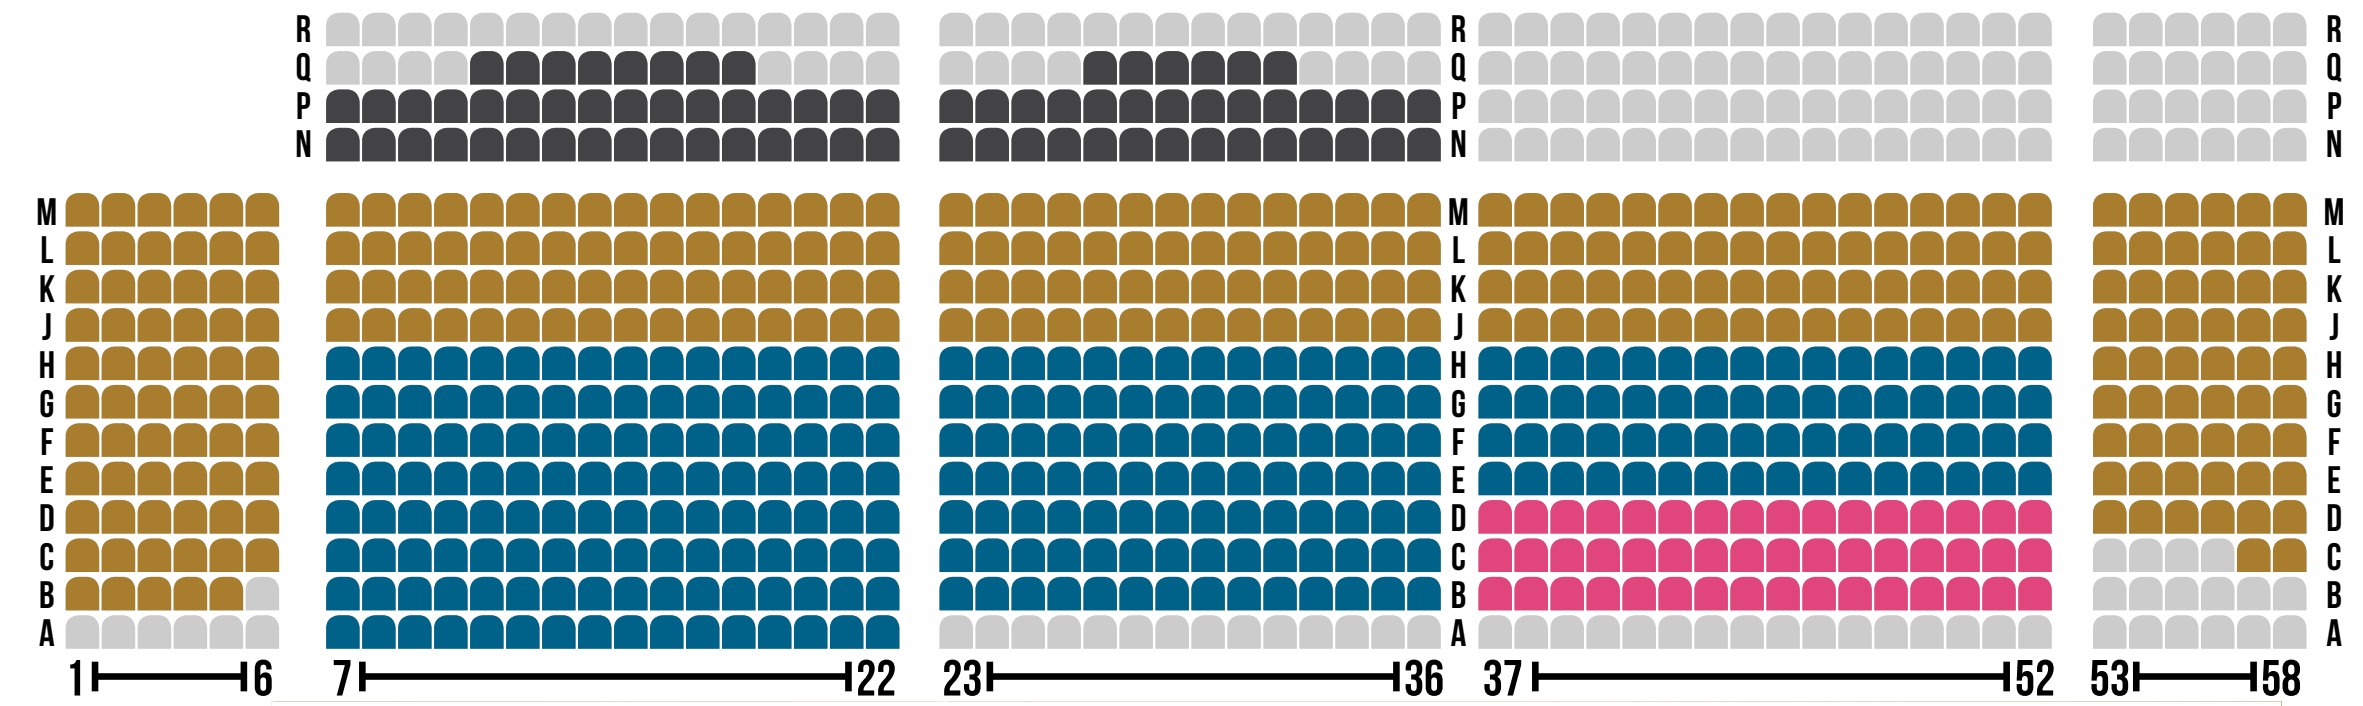

2019 PRICELINE STADIUM SEATING MAP

WESTERN STAND

NORTHERN STAND

EASTERN STAND

- ELITE
- PLATINUM
- GOLD
- SILVER
- OTHER