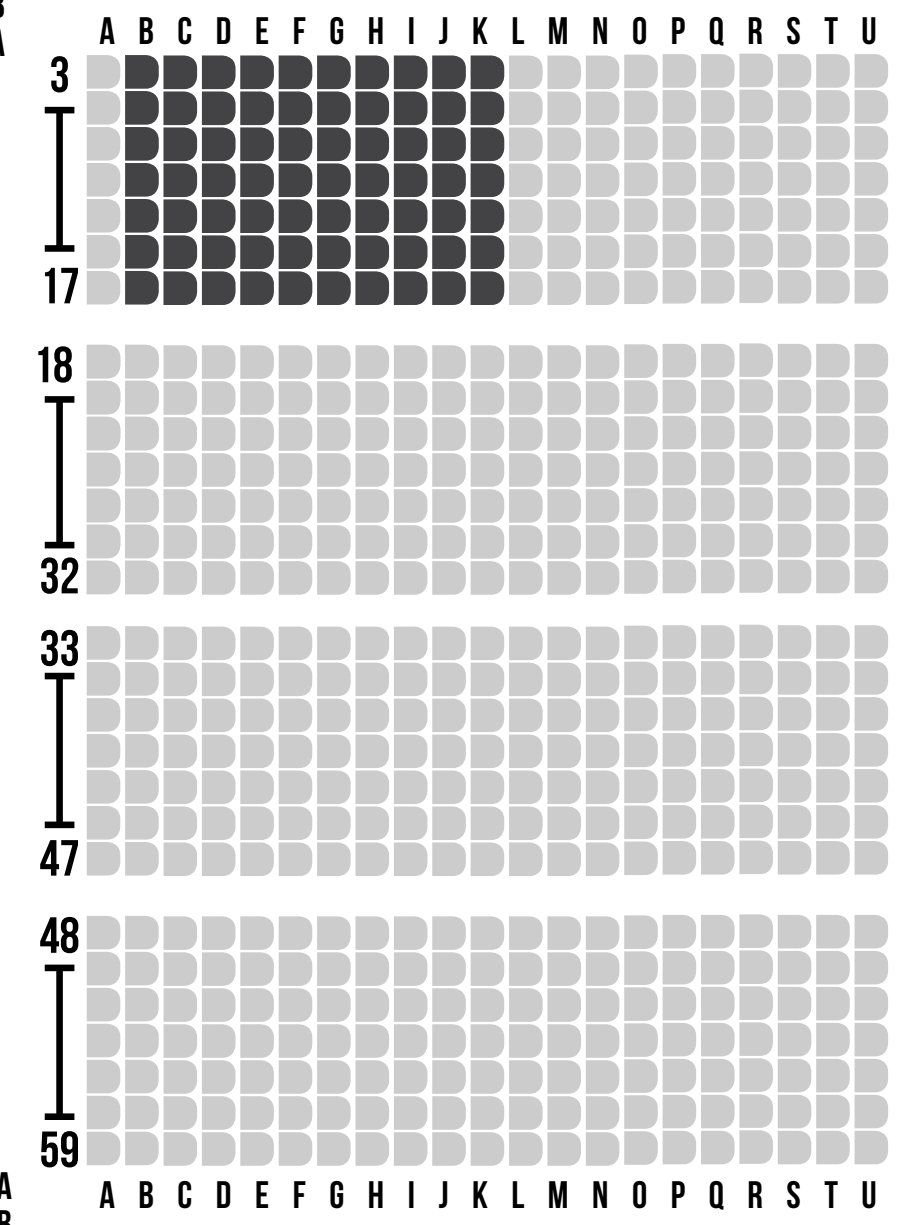

2019 PRICELINE STADIUM SEATING MAP

WESTERN STAND

NORTHERN STAND

EASTERN STAND

- ELITE
- PLATINUM
- GOLD
- SILVER
- OTHER