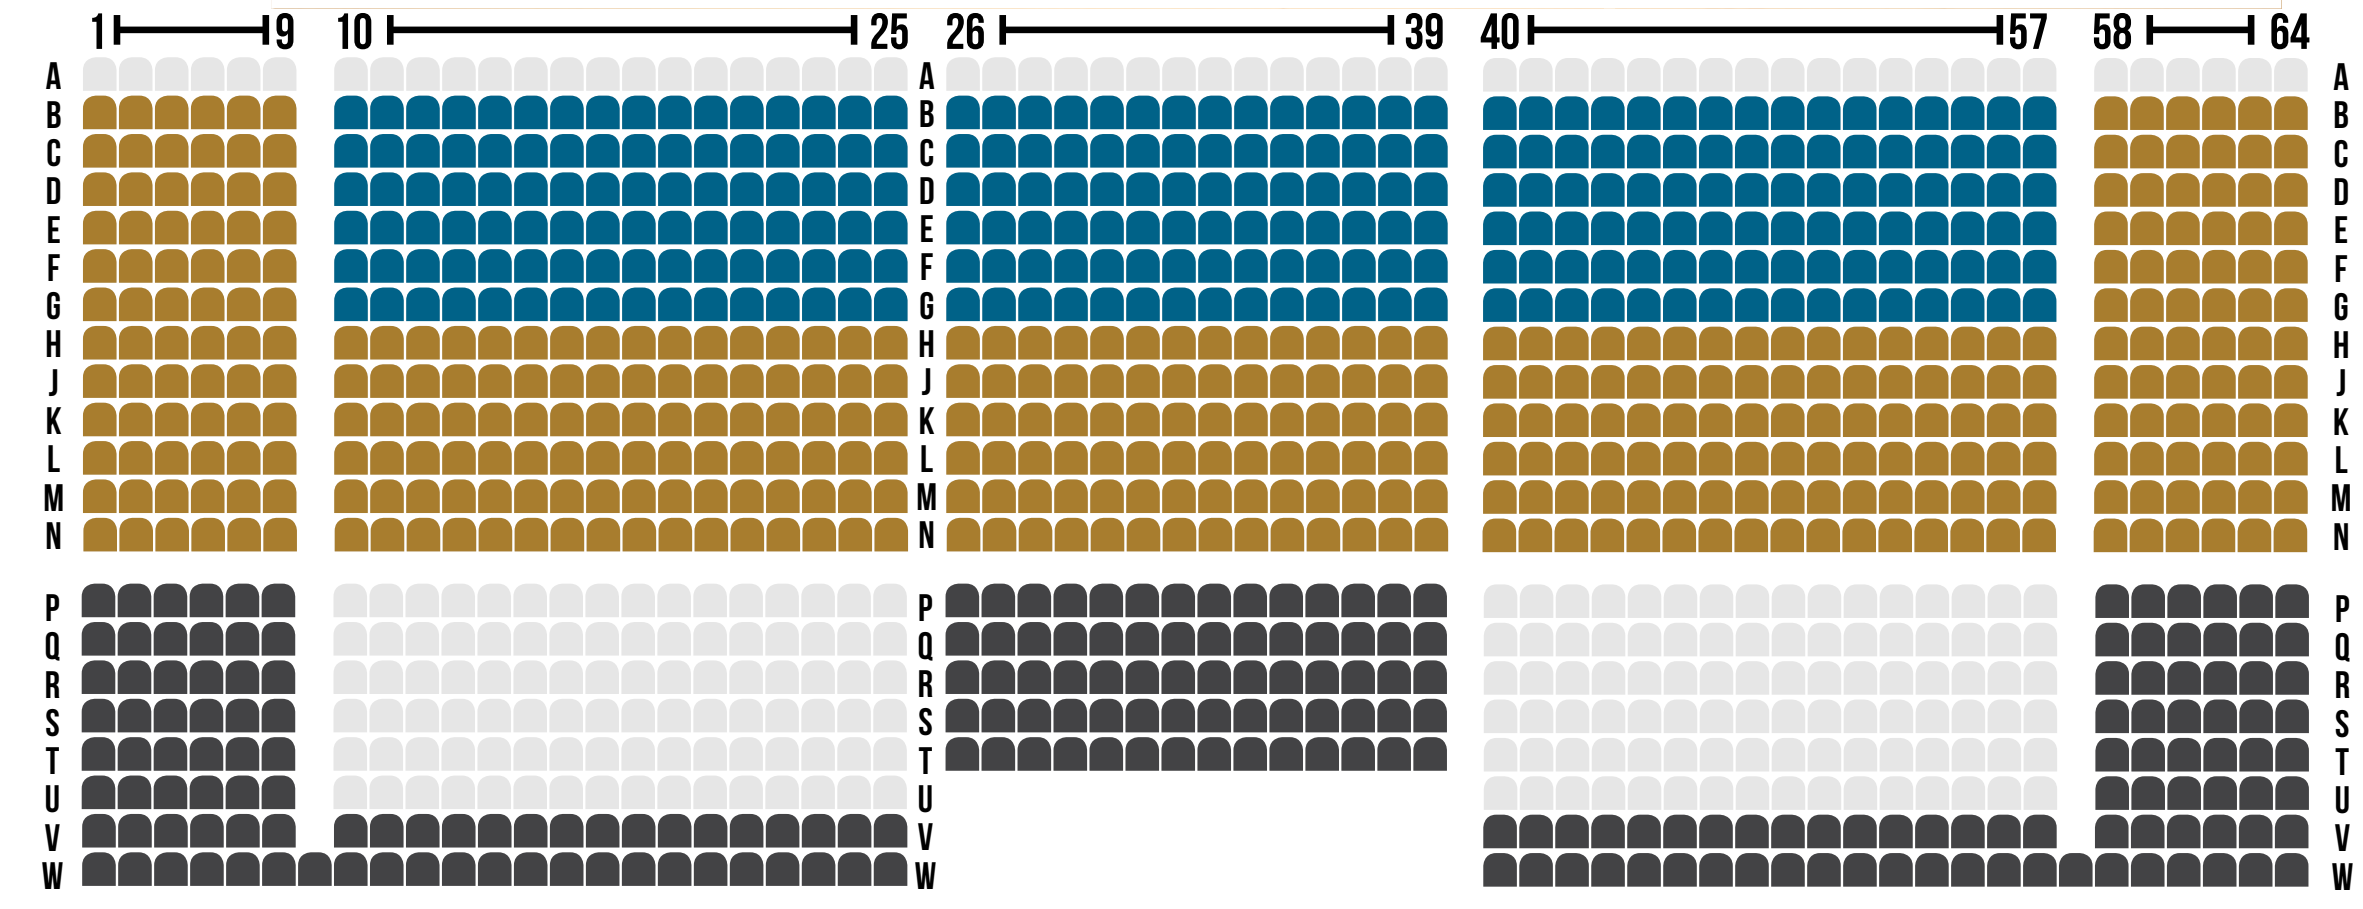

2019 PRICELINE STADIUM SEATING MAP

WESTERN STAND

NORTHERN STAND

EASTERN STAND

- ELITE
- PLATINUM
- GOLD
- SILVER
- OTHER