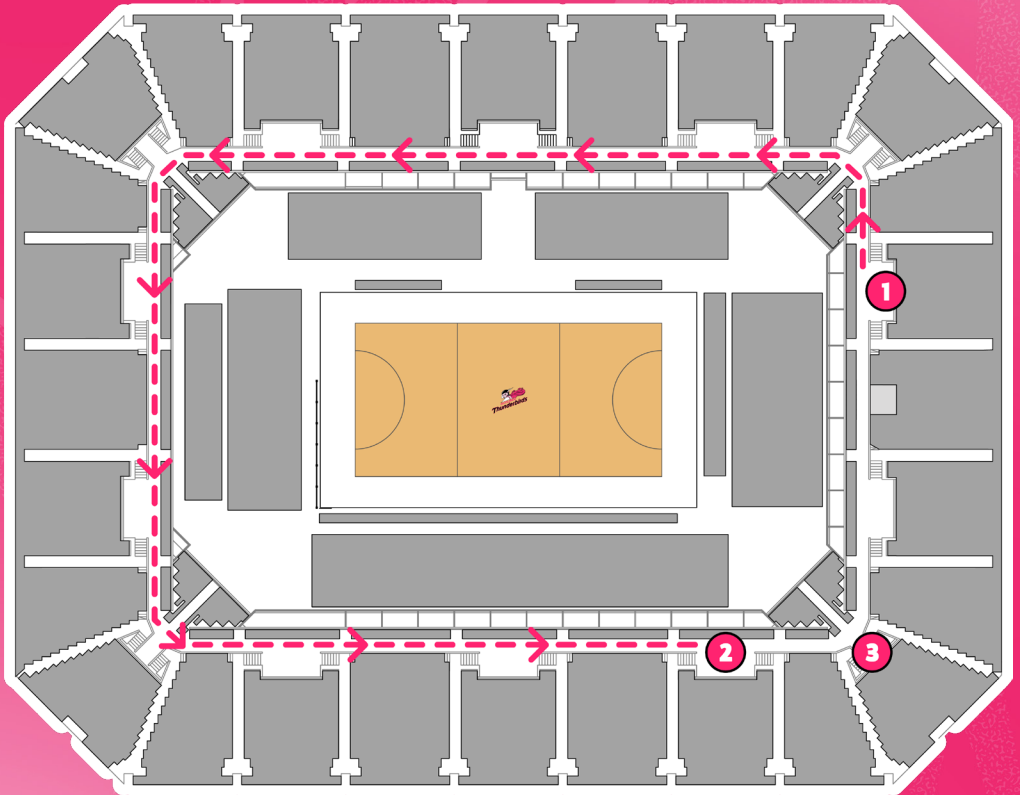

# ADELAIDE THUNDERBIRDS ROUND 10 SIGNING SESSION

1

Enter the line for the signing session via Door 22 on the mezzanine level. Line up following the direction of the dotted line.

2

The signing session location will be at Door 5.

**Please note:** Only 1 item per person & athletes are not able to hold your phone for photos.

3

Please exit the signing session via door 3 and make your way to the lower level if you wish to continue watching the Futures match.