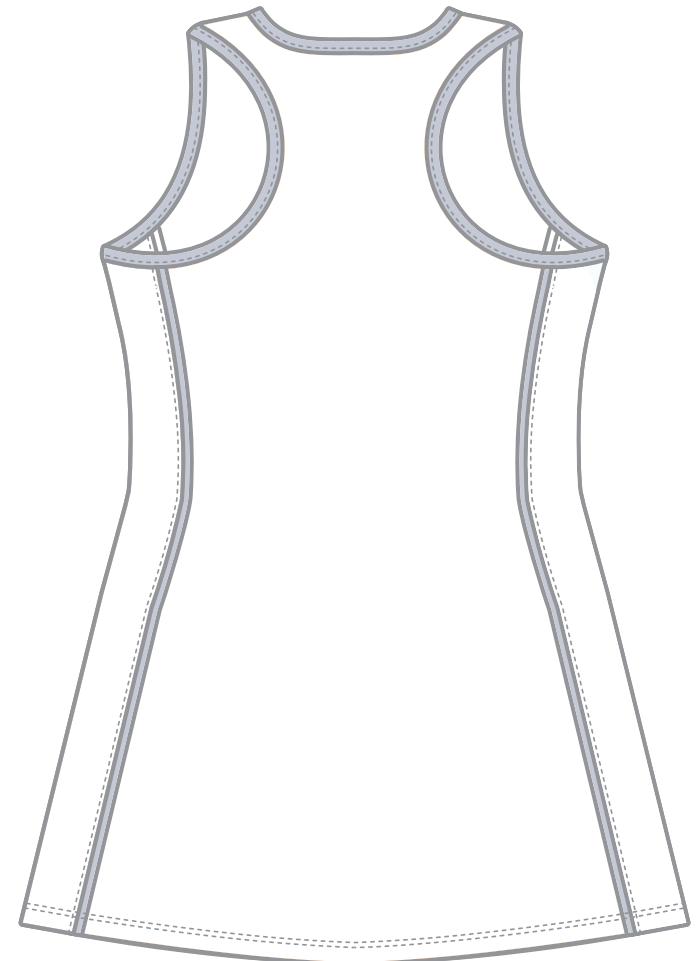

DESIGN YOUR OWN
**ADELAIDE
THUNDERBIRDS**
NETBALL DRESS

Right Side Panel

Left Side Panel

Front

Back